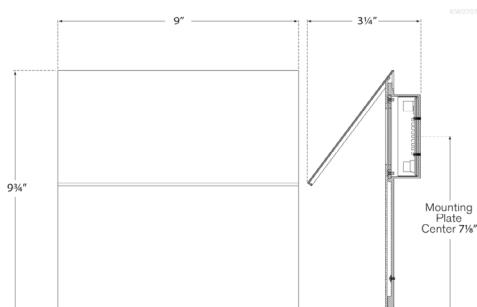

Esker Single Fold Sconce

KW 2707AB

Materials Shown

Antique-Burnished Brass

Available in

Antique-Burnished Brass

Bronze

Polished Nickel

Dimensions

O/A Height: 9.75"

Width: 9"

Extension: 3.25"

Backplate: 9" x 9.75" Rectangle

Socket

Dedicated LED

Wattage

12w (1100lm)

Weight

4lbs